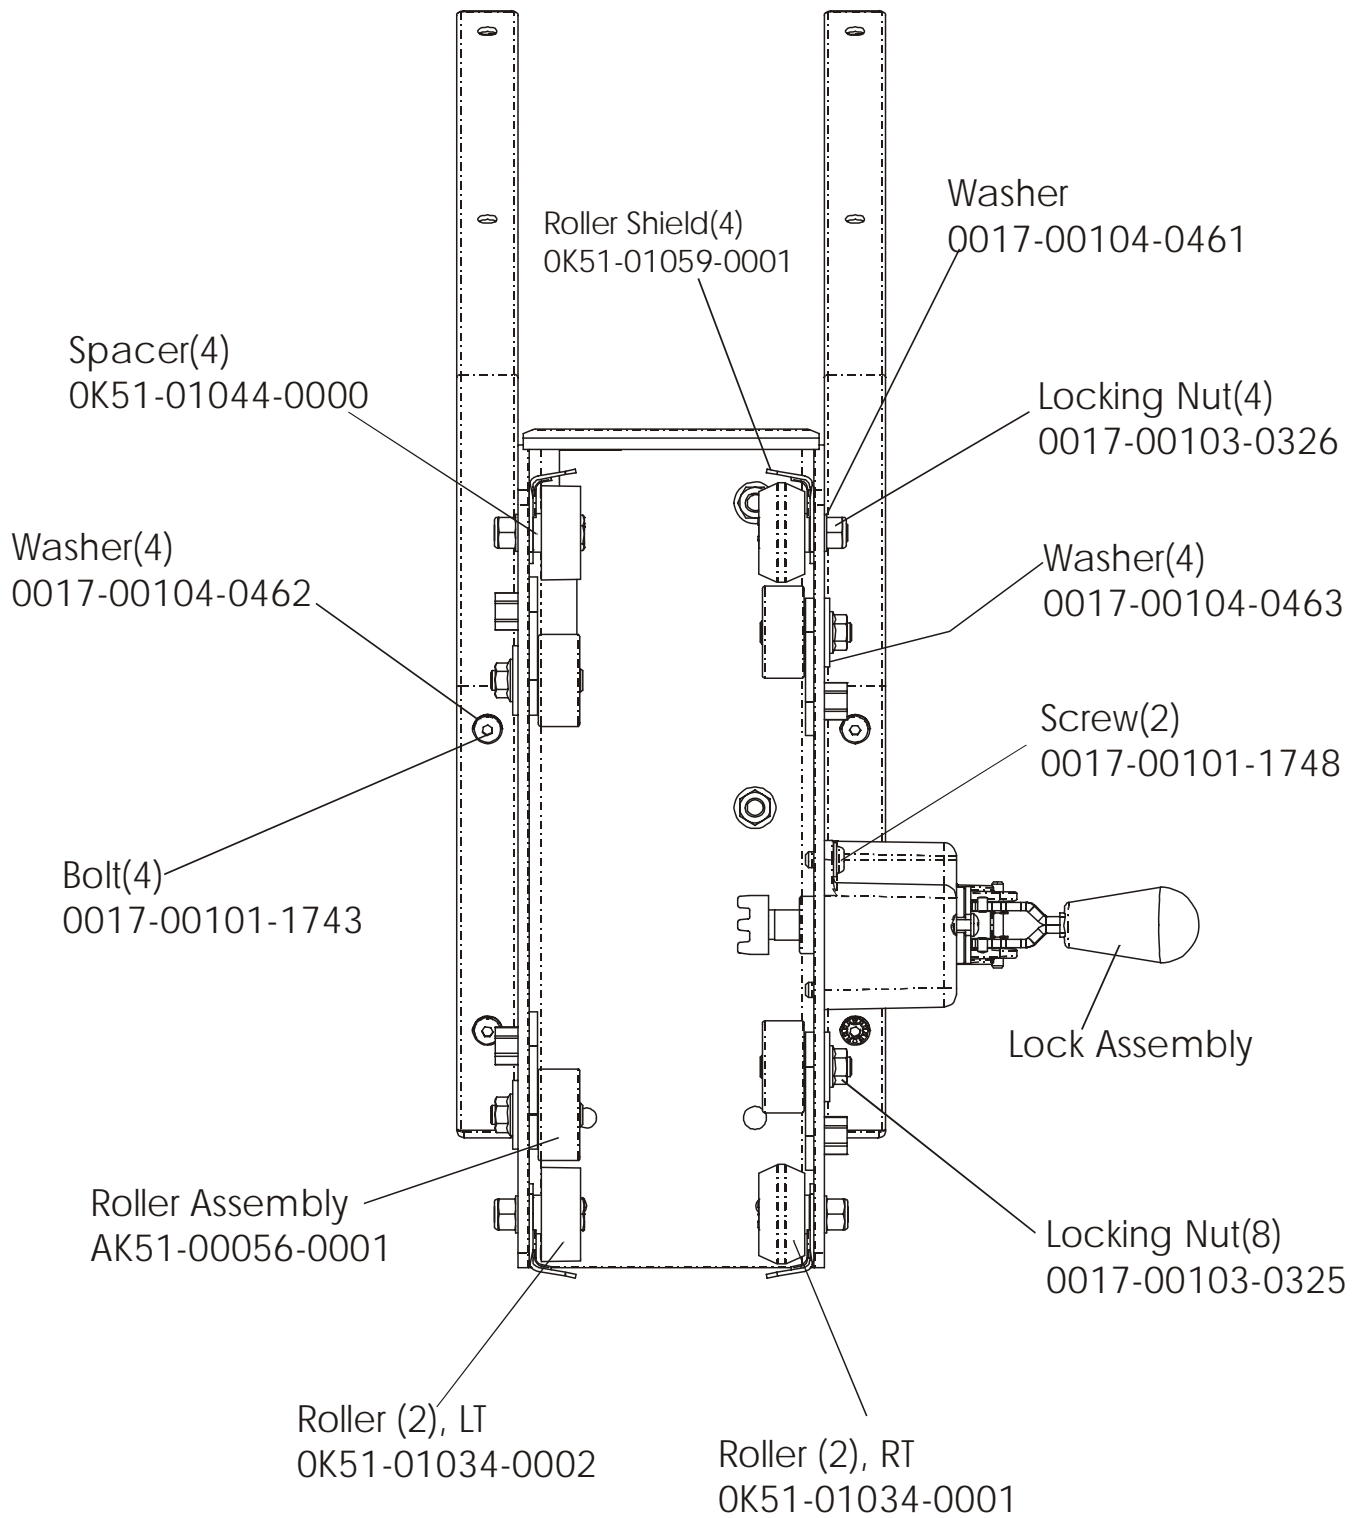

90RW-0XXX-02

S/N CCK100000 and UP

Clutch Assembly
AK63-00026-0000
(not included in kit)

Magnet
118E-00001-0124
(not included in kit)

Idler Bracket Assembly – AK63-00021-0000

ARCTIC SILVER 90RW
Seat Assembly

90RW-0XXX-02
S/N CCK100000 and UP

ARCTIC SILVER 90RW
Seat Assembly - Bottom

90RW-0XXX-02
S/N CCK10000 and UP

ARCTIC SILVER 90RW
Seat Frame Assembly

90RW-0XXX-02
S/N CCK100000 and UP

ARCTIC SILVER 90RW
Seat Pads and Accessory Tray